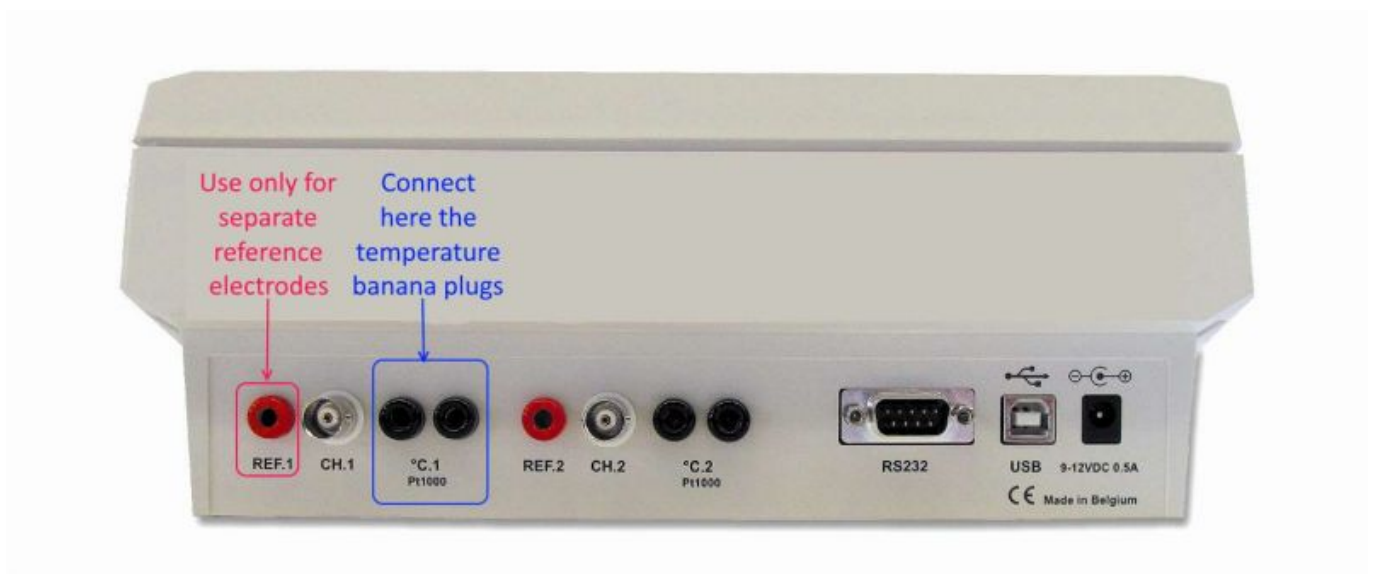

C3000 Series

- [Specifications C3010 and C3030](#)

Mind that the model C3010 has been upgraded since September 2014 with Dissolved Oxygen measurements. The model C3020 became obsolete.

- [Specifications C3040](#)
- [Specifications C3050](#)
- [Specifications C3060](#)

Info

- [C30xx Manual](#)

Software

- [Firmware of the devices](#)
- [Software DIS1](#)
- [Digital communication commands](#)

From:
<http://www.consort.be/wiki/> - **Support website**

Permanent link:
<http://www.consort.be/wiki/c30xx?rev=1519033323>

Last update: **19/02/2018 09:42**