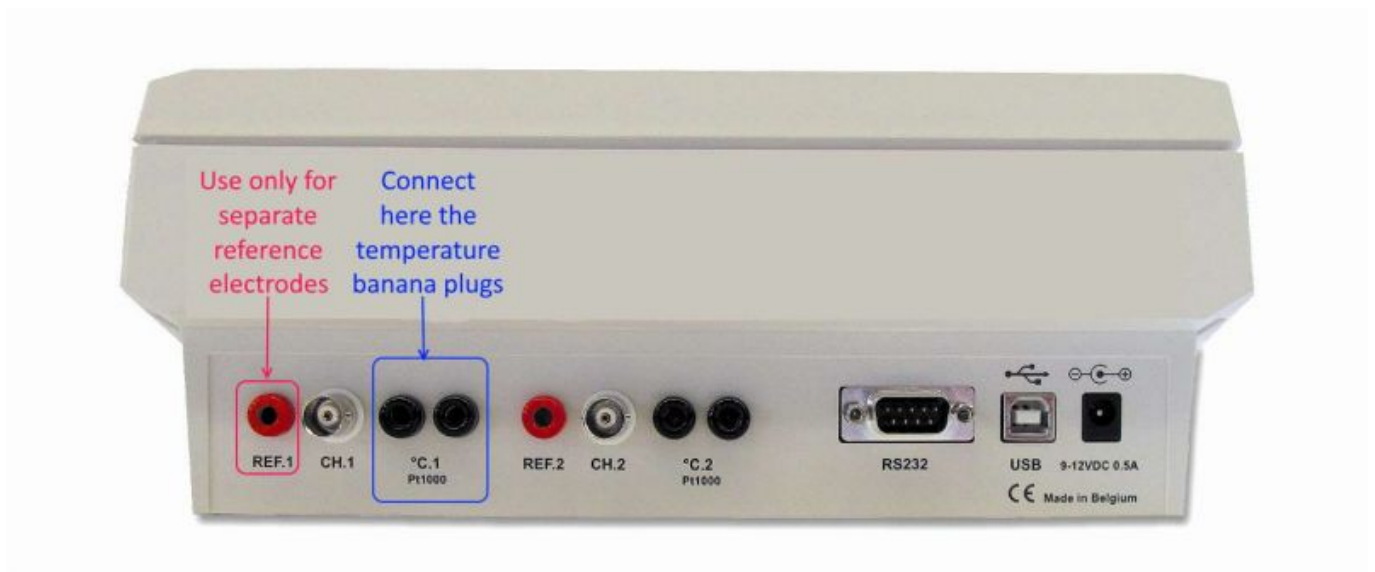

C3000 Series

- [Specifications C3010 and C3030](#)

Mind that the model C3010 has been upgraded since September 2014 with Dissolved Oxygen measurements. The model C3020 became obsolete.

- [Specifications C3040](#)
- [Specifications C3050](#)
- [Specifications C3060](#)

Info

- [C30xx Manual](#)

Info

- [IQ/OQ/PQ documents](#)

Software

- [Firmware of the devices](#)
- [Software DIS1](#)
- [Digital communication commands](#)